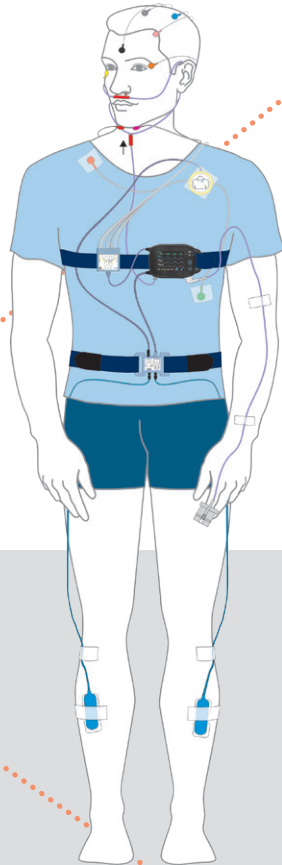

Compact Camera, Item no.: VID90