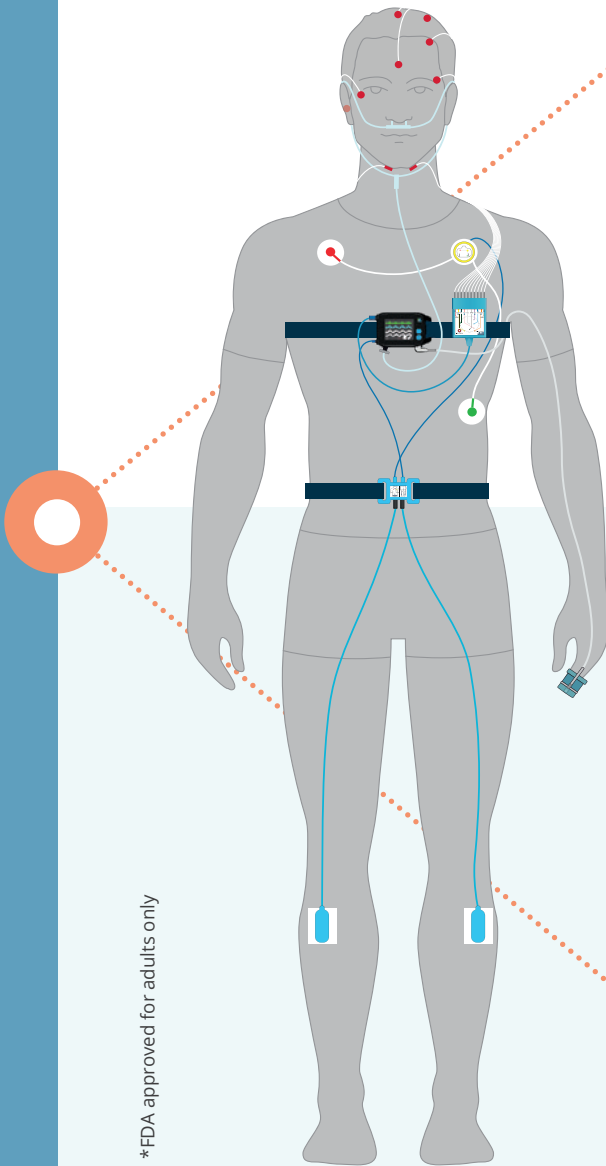

## Intelligent Connect

Automatic sensor recognition –  
 making montages a thing of the  
 past

## Small Compact Robust Design

Credit card footprint means  
 unparalleled comfort.  
 Touch screen display for PC inde-  
 pendent set-up & signal quality  
 check at bedside

The **SOMNOmedics SOMNOtouch™ PSG** combines the comfort, function and power of much larger sleep diagnostic devices in a small perfectly formed size. At only 2.3 oz and 3.3 × 2.2 × 0.7 inches it is one of the lightest yet powerful touch screen ambulatory/stationary polysomnography devices on the market today.

## Color Touch Screen

- ◆ Start the data recording on the device
- ◆ Signal check on the screen
- ◆ Zoom to a selectable time base
- ◆ Easy to use interface
- ◆ Icons help to easily identify attached sensors

## Versatility – In a Compact Design

- ◆ Basic respiratory screening, plus recording of EEG, EMG & EOG signals from the headbox and recording of ECG and PLM signals with a combi sensor
- ◆ Minimal costs per measurement
- ◆ Configurable for many reimbursement systems